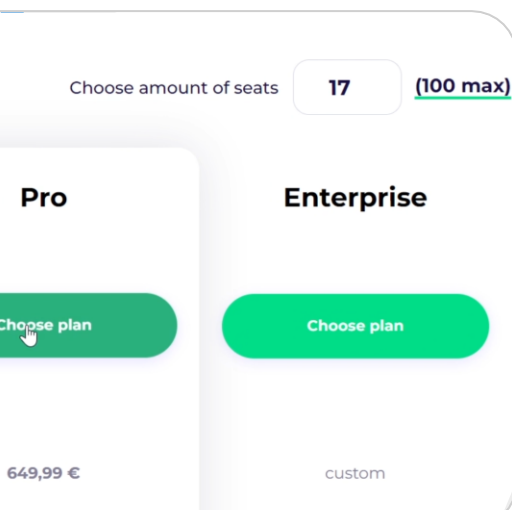

How it works

Simple steps to get started

Versatility meets innovation

1. **Choose your plan:** Select a plan that fits your needs
2. **Customize your space:** Use our tools to design your metaverse
3. **Get onboarded:** Set up your space with the help of our team
4. **Launch and manage:** Deploy your environment and start engaging