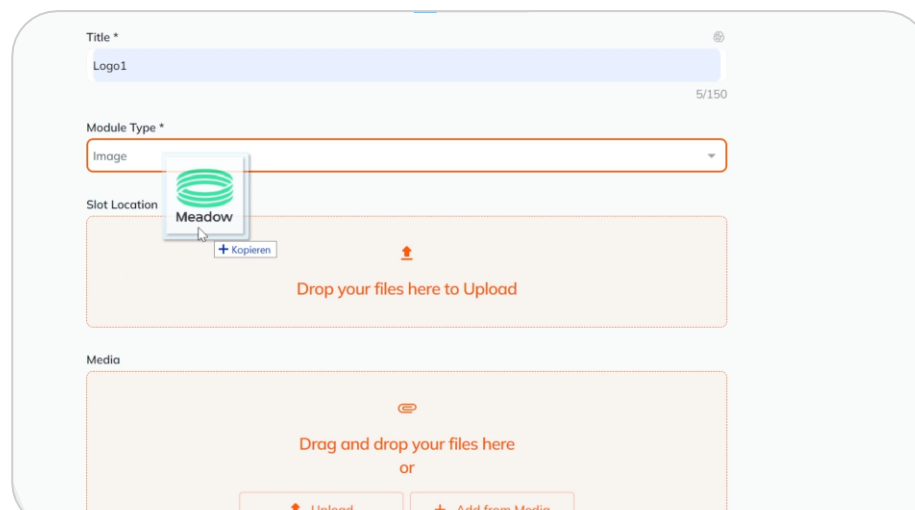

How it works

Simple steps to get started

Versatility meets innovation

1. **Choose your plan:** Select a plan that fits your needs
2. **Customize your space:** Use our tools to design your metaverse
3. **Get onboarded:** Set up your space with the help of our team
4. **Launch and manage:** Deploy your environment and start engaging