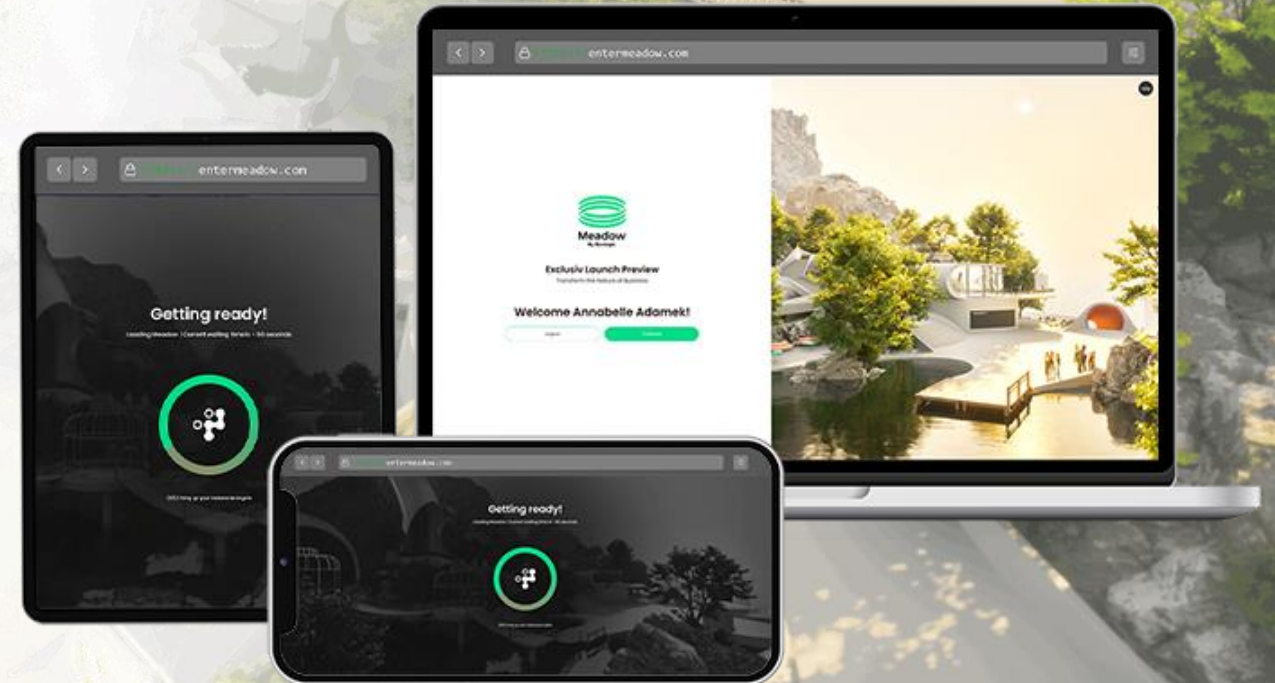

Metaverse redefined: Meadow by Bizzlogic, is a cutting-edge platform that empowers users to create, explore, and interact within immersive virtual environments. Tailored for various industries, Meadow offers scalable, customizable solutions that drive innovation and collaboration, accessible within any modern web browser.

Why choose Meadow?

Seamless, scalable, sophisticated

Your turnkey metaverse solution:

- Quick setup and easy integration
- Immersive, high-fidelity experiences
- Accessible from any device
- Advanced customization options

We built Meadow primed for collaboration and interactivity. Trusted and tested by global brands. Accessible from web browsers and flexible integrations with your common business applications. Quick, simple, and secure setup for nearly any industry and use case.

Key framework features

Empowering your metaverse journey

- **Cloud streaming technology:** Access high-quality graphics without powerful devices
- **Customizable environments:** Tailor spaces to your brand and needs
- **Advanced analytics:** Gain insights into user behavior and engagement
- **Flexible integration:** Seamless connection with existing tools and platforms