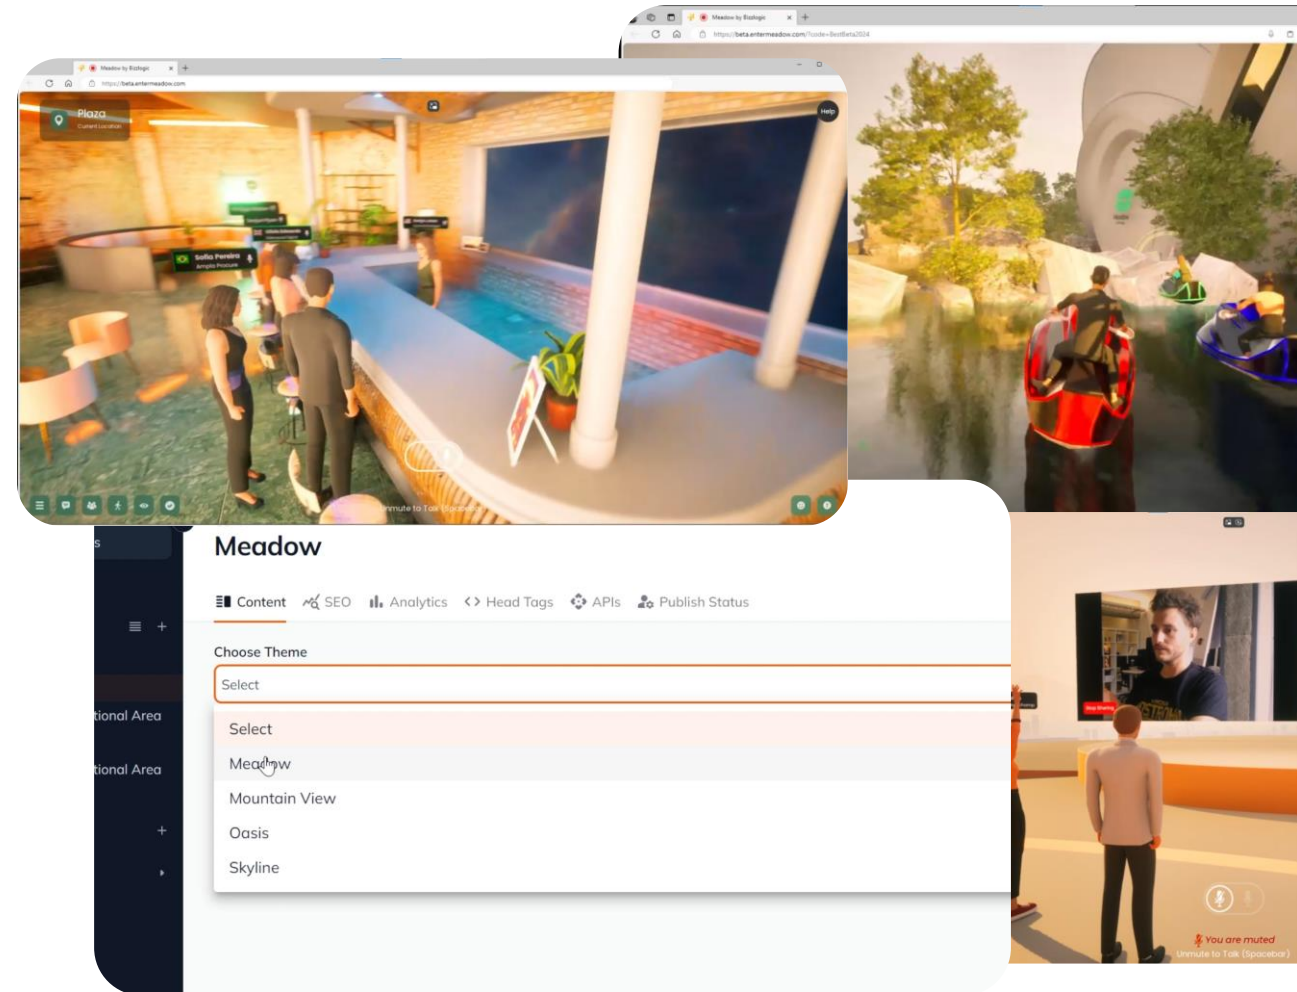

Your platform for interaction

Interactive and user-friendly features

Engage, customize, and optimize your virtual environment

Social areas: Create spaces for users to interact, network, and build communities.

Flexible areas: Adapt spaces to fit your specific needs, from workshops to exhibitions.

Stage: Host presentations, workshops, and live events with immersive tools.

Fun activities: Enhance user engagement with interactive and entertaining activities.